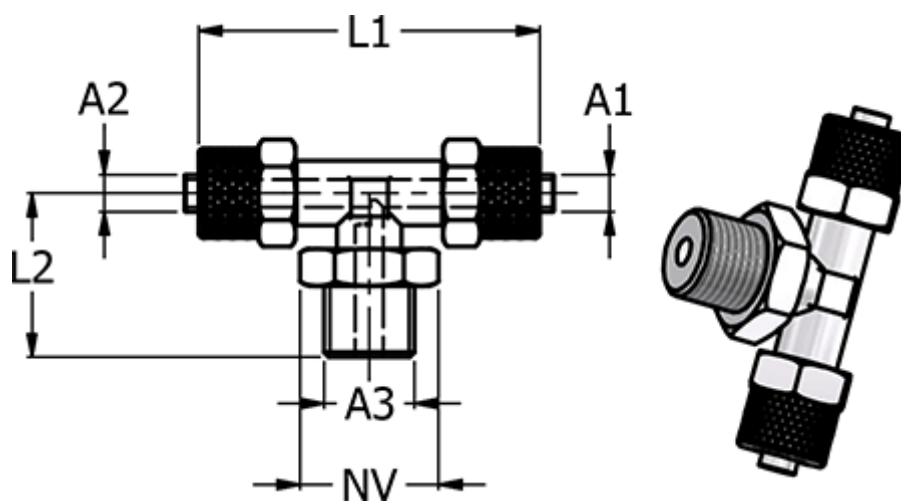

Article number: 586145146

Description: Push-on fitting 14.514-6, metal Ø6/4-G 1/4"-Ø6/4
Tee with cylindrical thread

Measures

Hose diameter A1 = 6/4

Hose diameter A1 = -

Hose diameter A2 = 6/4

L1 = 39

L2 = 26.0

NV = 16

Thread A3 = G 1/4"